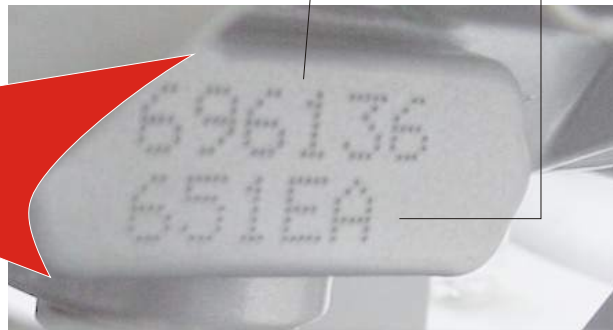

F 650 GS & CS

VIN, Serial Number and Data Label Locations

Labels found under seats

VIN & Label on right side frame

Sequential Number (696136)

Displacement (65)
Cylinder (1)
Fed Code (EA)

Engine Serial Number Location