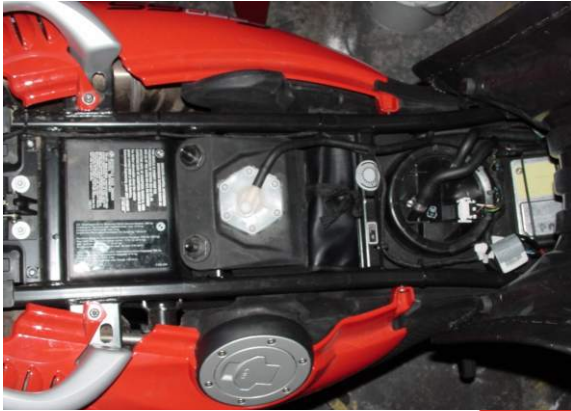

F 650 GS & CS

VIN, Serial Number and Data Label Locations

Labels found under seats

VIN & Label on right side frame

Sequential Number (696136)

Displacement (65)
Cylinder (1)
Fed Code (EA)

Engine Serial Number Location