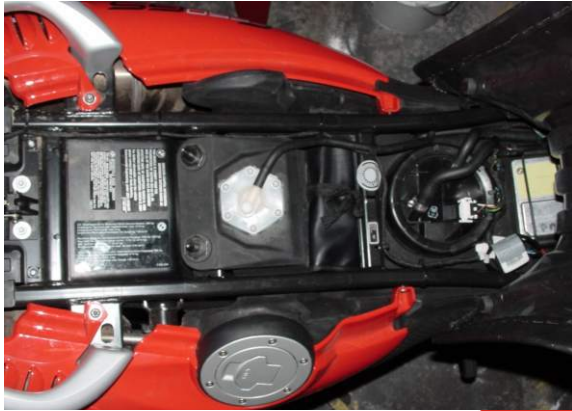

F 650 GS & CS

VIN, Serial Number and Data Label Locations

Labels found under seats

VIN & Label on right side frame

Sequential Number (696136)

Displacement (65)
Cylinder (1)
Fed Code (EA)

Engine Serial Number Location